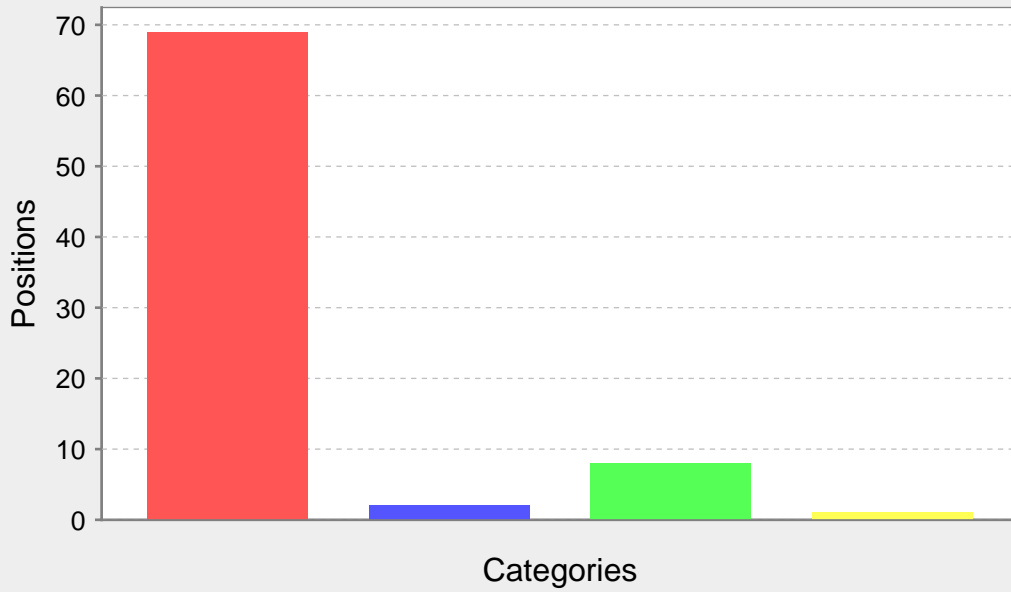

Total jobs by category

■ Unskilled Labour ■ Office / Clerical ■ Hospitality
■ Farm / Fruit Picking