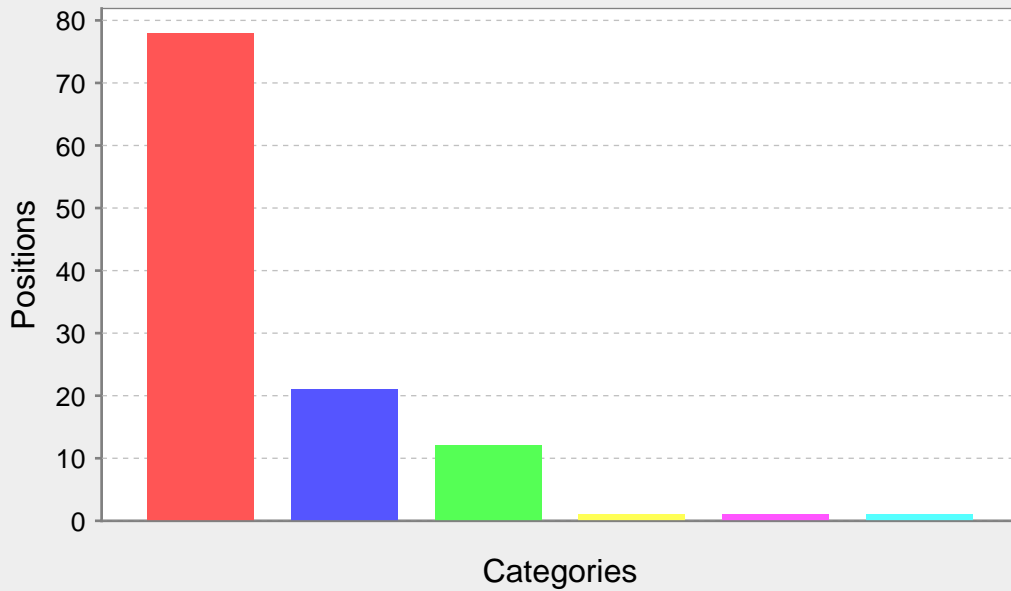

Total jobs by category

■ Unskilled Labour ■ Hospitality ■ Telemarketing / Telesales
■ Farm / Fruit Picking ■ Skills ■ Other