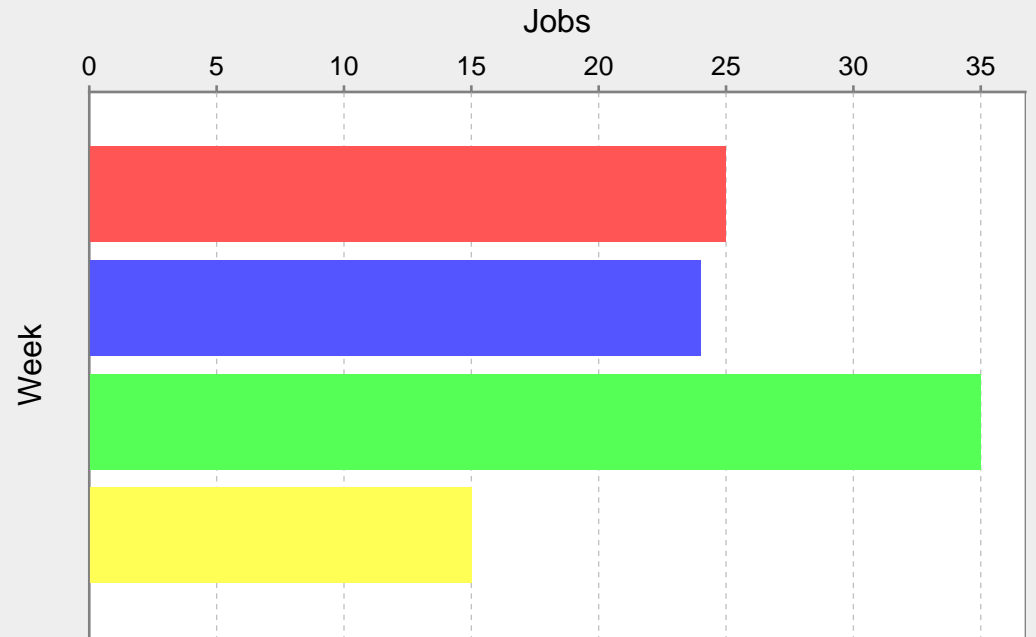

	Date	Job Title	Loc	Duration	Positions	Rate AUD\$	EP AUD\$
3	24-02-14	Summer Job - Stewards Required For Sydney Harbour Cruise Company	NSW	6 months	4	22.52	22294.80
4	24-02-14	Warehouse Worker	NSW	3 days	2	20.30	456.75
5	25-02-14	Showroom Worker	NSW	3 days	2	21.87	492.08
6	25-02-14	Warehouse Workers - Unloaders	NSW	3 days	6	20.46	460.35
7	25-02-14	Pick & Pack - Meeting @ 2pm Wednesday WTC	NSW	6 months	7	20.73	20522.70
8	26-02-14	Warehouse Workers - Unloaders	NSW	1 day	2	20.46	153.45
9	26-02-14	Removalist	NSW	1 day	1	21.67	162.52
10	27-02-14	Kitchen Hand	NSW	1 day	1	21.06	157.95
11	27-02-14	Landscaper	NSW	6 months	1	20.46	20255.40
12	27-02-14	Warehouse workers	NSW	1 day	4	20.30	152.25
13	27-02-14	Labourers	NSW	3 days	4	20.46	460.35
14	28-02-14	Removalist	NSW	1 day	1	21.67	162.52
15	28-02-14	Labourers	NSW	1 day	3	20.46	153.45
Total positions					43		
Grand Total positions					346		

Average job length: 17 days, Average hourly rate: \$21.11, Average earnings: \$2814.47

*E/P = Earning Potential. Please Note: Approx Gross Earning Potential is before tax Deduction, and is based on duration times a 7.5 hour workday . This can change depending on (1) client adjusting job length/assignment or (2) a candidate/s not turning up/completing assignment per job specifications.

Total jobs by category

■ Unskilled Labour ■ Telemarketing / Telesales ■ Hospitality
■ Farm / Fruit Picking

Total jobs by week

■ Week: 6 ■ Week: 7 ■ Week: 8 ■ Week: 9

Job vacancies by state

Total vacancies by week