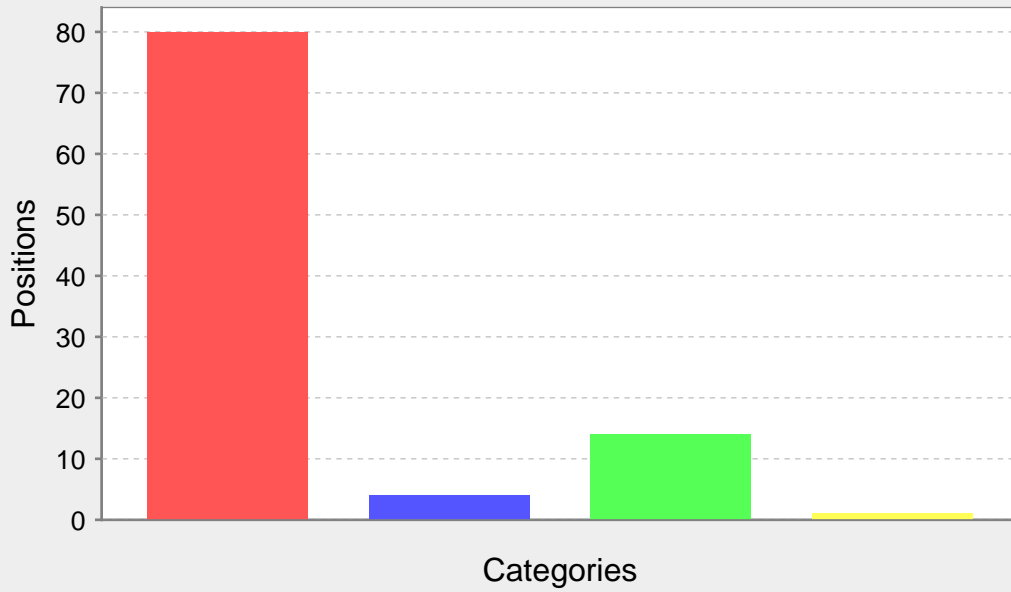

Total jobs by category

■ Unskilled Labour ■ Telemarketing / Telesales ■ Hospitality
■ Farm / Fruit Picking