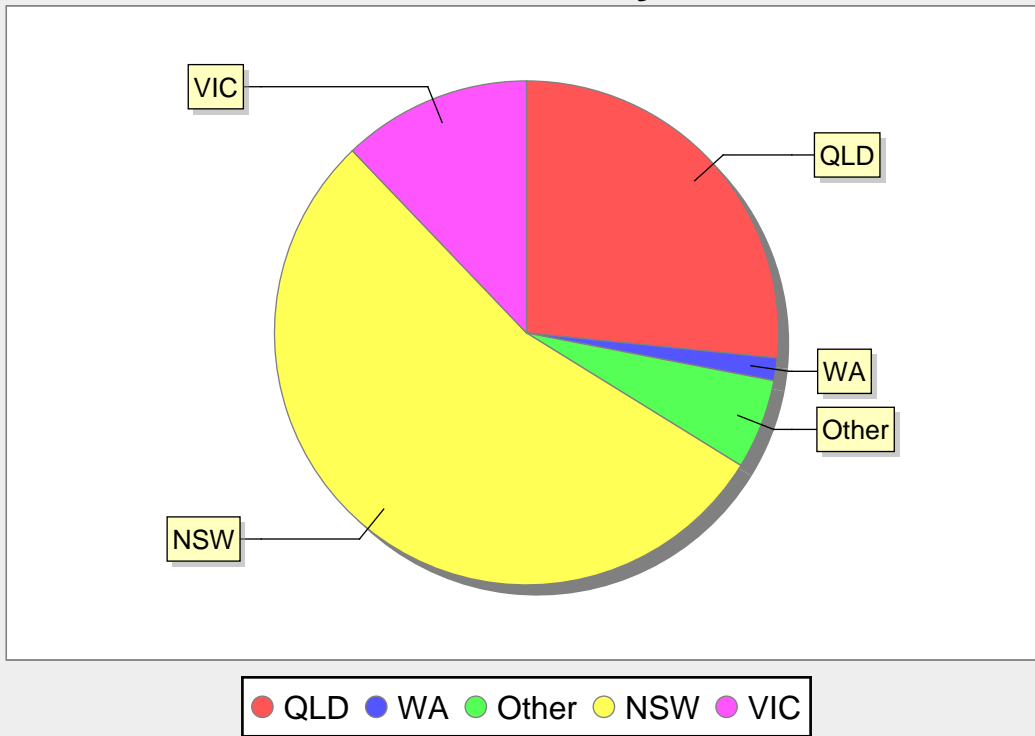

	Date	Job Title	Loc	Duration	Positions	Rate AUD\$	EP AUD\$
3	24-02-14	Summer Job - Stewards Required For Sydney Harbour Cruise Company	NSW	6 months	4	22.52	22294.80
4	24-02-14	Warehouse Worker	NSW	3 days	2	20.30	456.75
5	25-02-14	Showroom Worker	NSW	3 days	2	21.87	492.08
6	25-02-14	Warehouse Workers - Unloaders	NSW	3 days	6	20.46	460.35
7	25-02-14	Pick & Pack - Meeting @ 2pm Wednesday WTC	NSW	6 months	7	20.73	20522.70
8	26-02-14	Warehouse Workers - Unloaders	NSW	1 day	2	20.46	153.45
9	26-02-14	Removalist	NSW	1 day	1	21.67	162.52
10	27-02-14	Kitchen Hand	NSW	1 day	1	21.06	157.95
11	27-02-14	Landscaper	NSW	6 months	1	20.46	20255.40
12	27-02-14	Warehouse workers	NSW	1 day	4	20.30	152.25
13	27-02-14	Labourers	NSW	3 days	4	20.46	460.35
14	28-02-14	Removalist	NSW	1 day	1	21.67	162.52
15	28-02-14	Labourers	NSW	1 day	3	20.46	153.45
Total positions					43		
Grand Total positions					346		

Total jobs by category

■ Unskilled Labour ■ Telemarketing / Telesales ■ Hospitality
■ Farm / Fruit Picking

Total jobs by week

■ Week: 6 ■ Week: 7 ■ Week: 8 ■ Week: 9

Job vacancies by state

Total vacancies by week