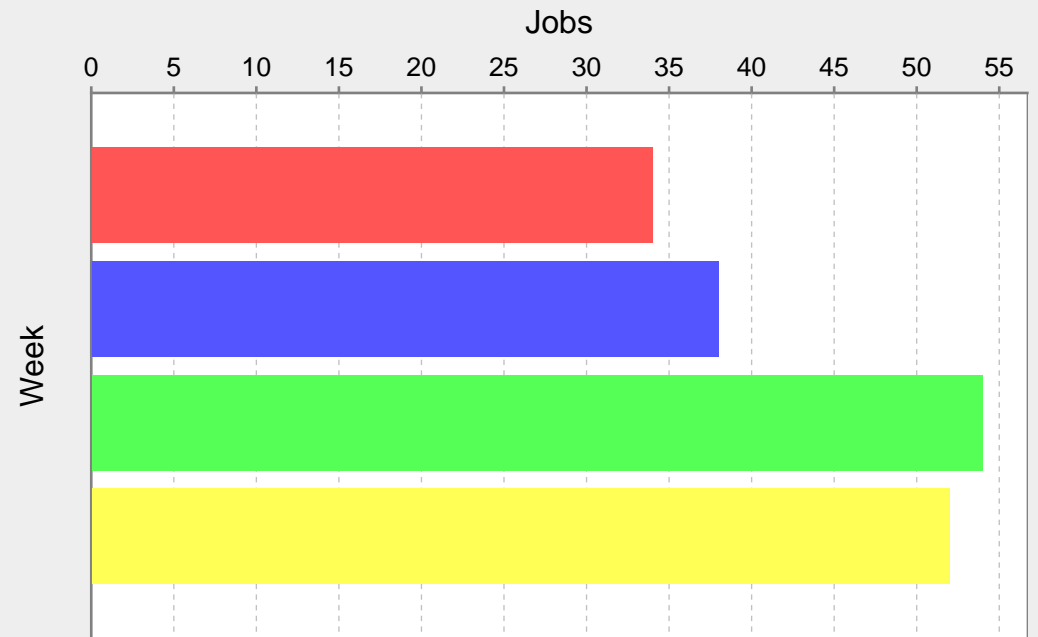

	Date	Job Title	Loc	Duration	Positions	Rate AUD\$	EP AUD\$
48	27-02-15	Luna Park is now hiring for Guest Service/Ride Attendant Positions	NSW	1 month	50	21.90	3613.50
49	27-02-15	Warehouse Worker - WHITE CARD	NSW	1 day	2	22.52	168.90
50	27-02-15	Labourers - Blacktown	NSW	1 day	3	21.09	158.18
51	27-02-15	Labourers - Parliament House	NSW	1 day	1	21.09	158.18
52	27-02-15	Labourers required	NSW	1 day	5	21.09	158.18
Total positions					234		
Grand Total positions					646		

Average job length: 7 days, Average hourly rate: \$22.81, Average earnings: \$1231.87

*E/P = Earning Potential. Please Note: Approx Gross Earning Potential is before tax Deduction, and is based on duration times a 7.5 hour workday . This can change depending on (1) client adjusting job length/assignment or (2) a candidate/s not turning up/completing assignment per job specifications.

Total jobs by category

■ Unskilled Labour ■ Hospitality ■ Telemarketing / Telesales ■ Other

Total jobs by week

■ Week: 6 ■ Week: 7 ■ Week: 8 ■ Week: 9