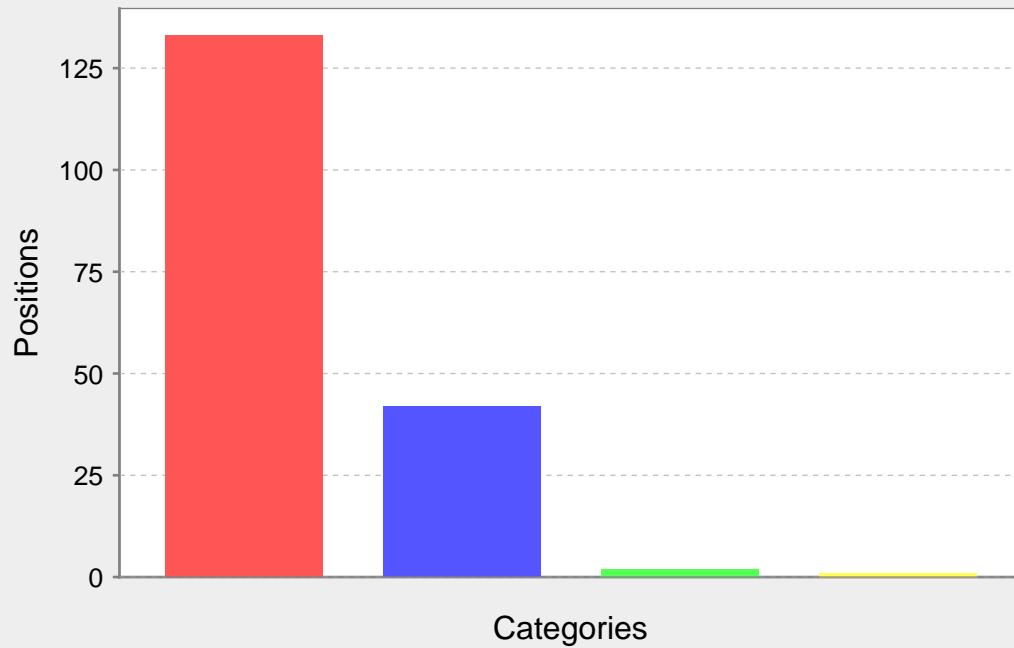

Total jobs by category

■ Unskilled Labour ■ Hospitality ■ Telemarketing / Telesales ■ Other