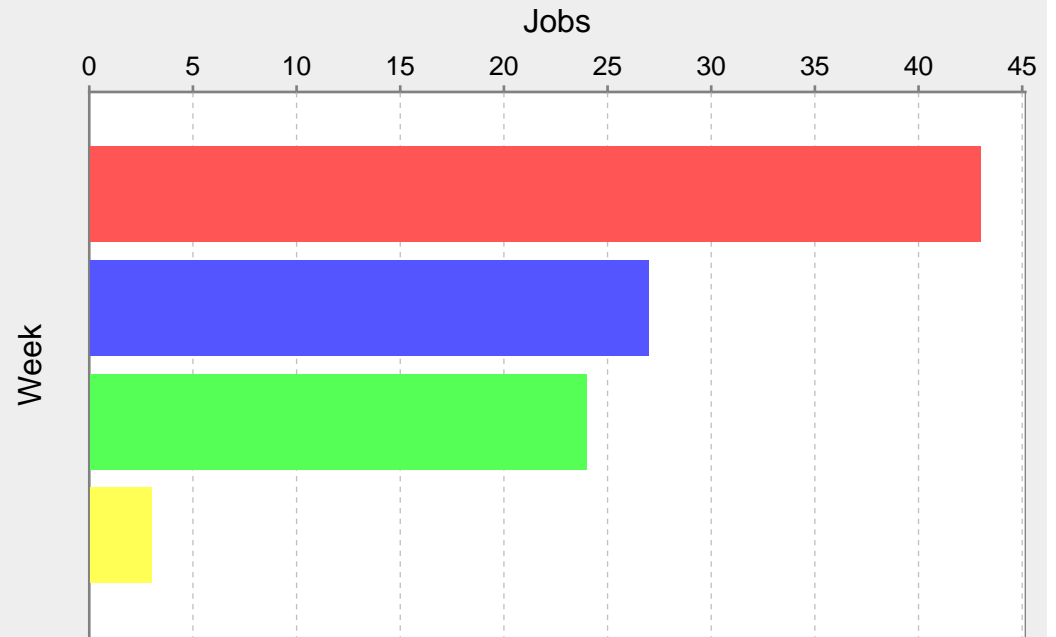

Total jobs by week

■ Week: 49 ■ Week: 50 ■ Week: 51 ■ Week: 52