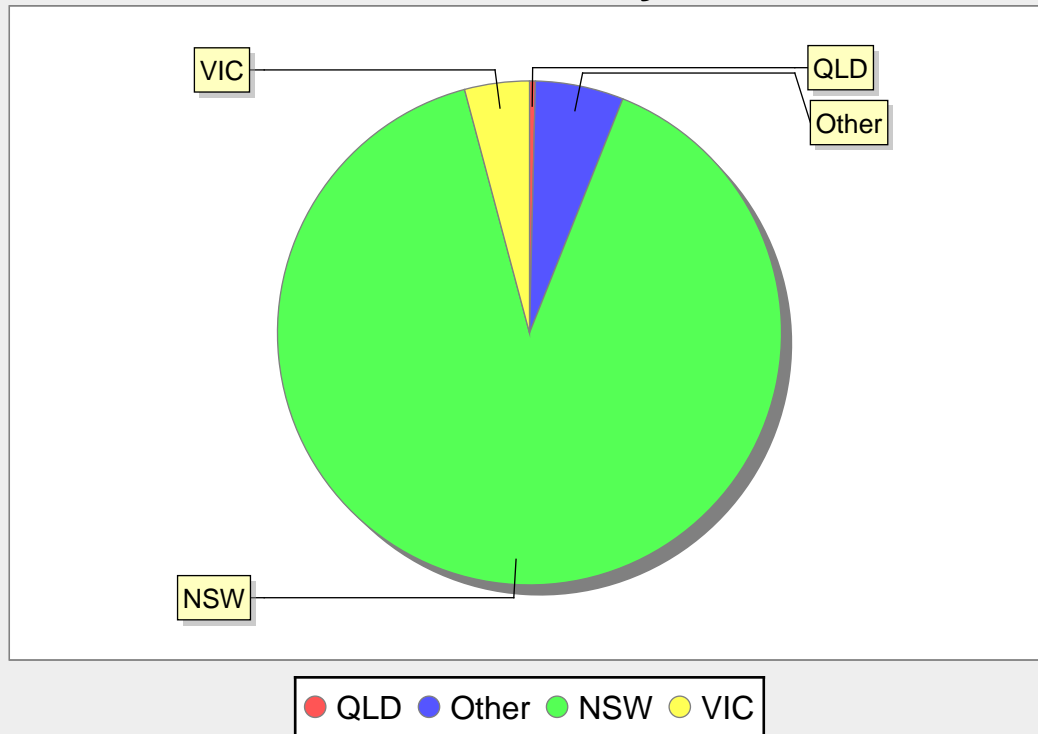

	Date	Job Title	Loc	Duration	Positions	Rate AUD\$	EP AUD\$
Total positions					10		
Grand Total positions					265		

Average job length: 2 days, Average hourly rate: \$21.31, Average earnings: \$480.34

\*E/P = Earning Potential. Please Note: Approx Gross Earning Potential is before tax Deduction, and is based on duration times a 7.5 hour workday . This can change depending on (1) client adjusting job length/assignment or (2) a candidate/s not turning up/completing assignment per job specifications.

### Total jobs by category

■ Unskilled Labour ■ Office / Clerical ■ Hospitality  
■ Telemarketing / Telesales

### Total jobs by week

■ Week: 49 ■ Week: 50 ■ Week: 51 ■ Week: 52

### Job vacancies by state