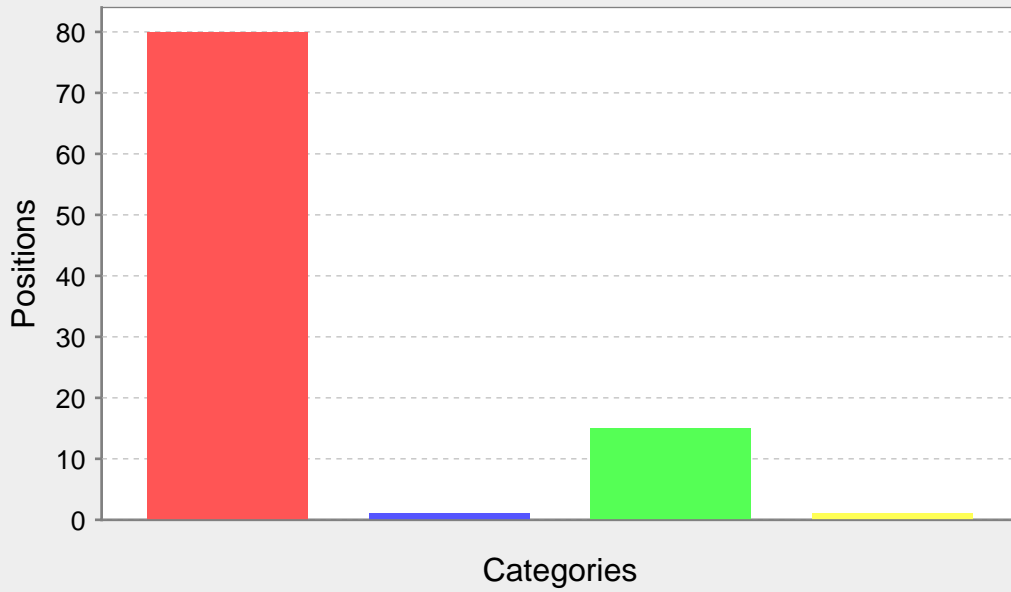

Total jobs by category

■ Unskilled Labour ■ Office / Clerical ■ Hospitality
■ Telemarketing / Telesales