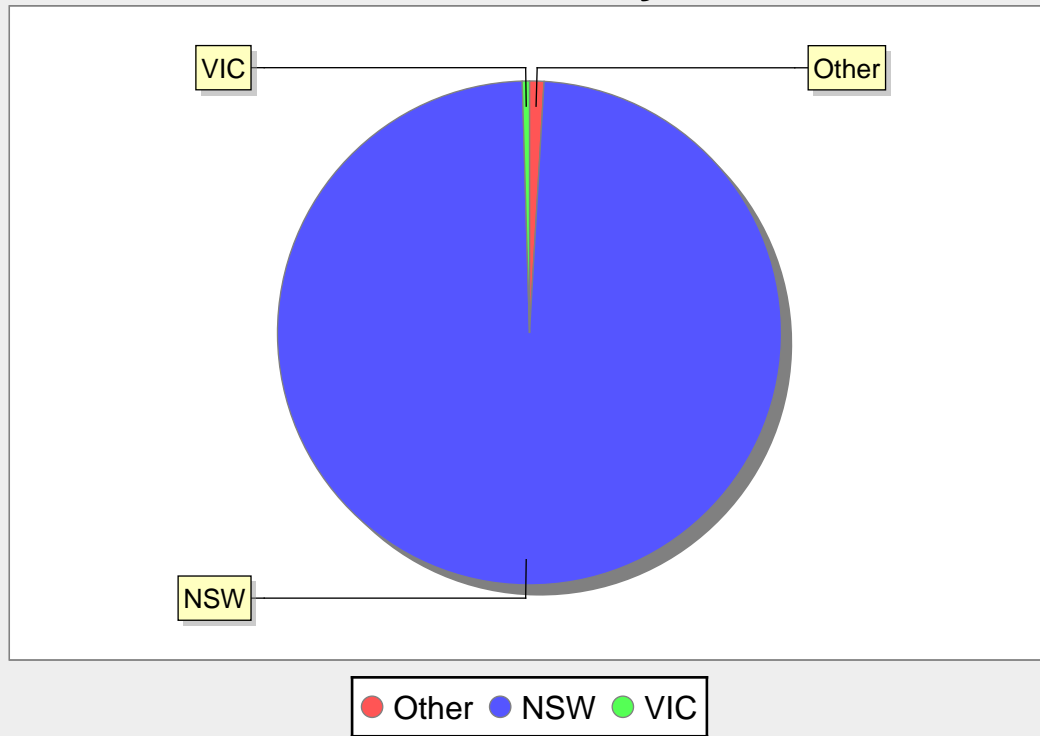

Average job length: 7 days, Average hourly rate: \$23.43, Average earnings: \$1191.43

*E/P = Earning Potential. Please Note: Approx Gross Earning Potential is before tax Deduction, and is based on duration times a 7.5 hour workday . This can change depending on (1) client adjusting job length/assignment or (2) a candidate/s not turning up/completing assignment per job specifications.

Total jobs by category

Total jobs by week

Job vacancies by state

Total vacancies by week