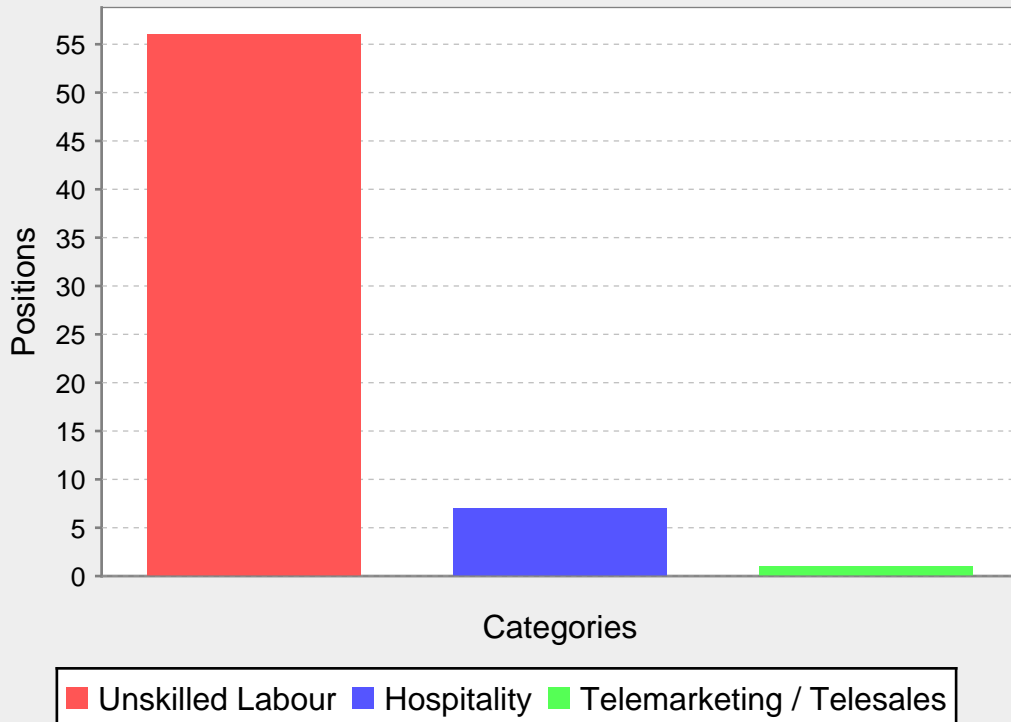

Total jobs by category