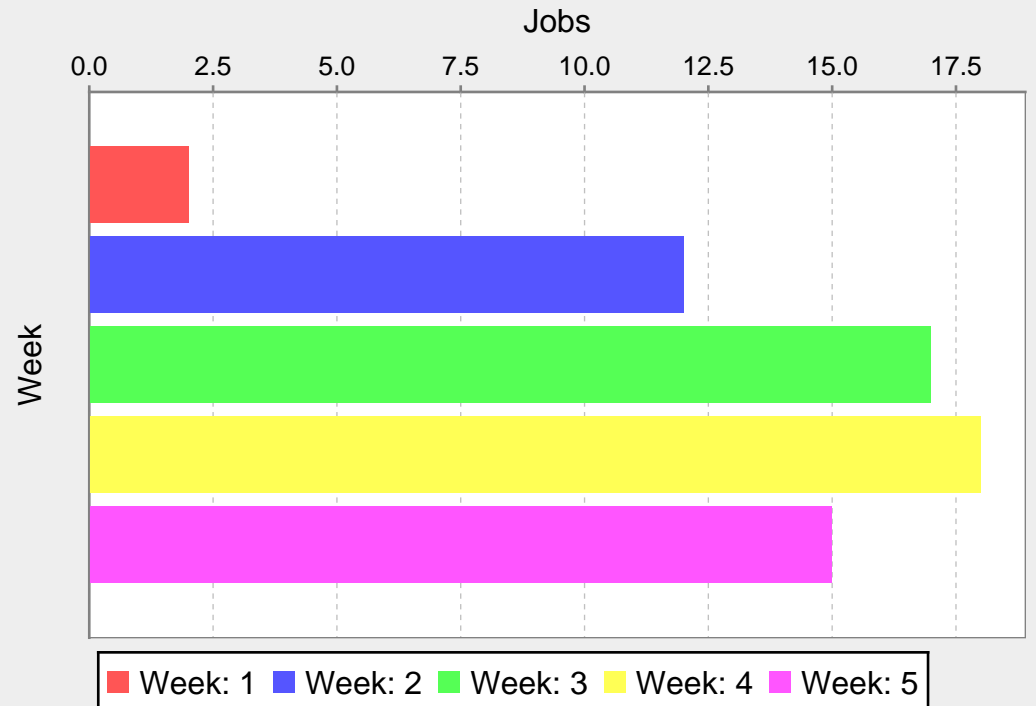

Total jobs by week