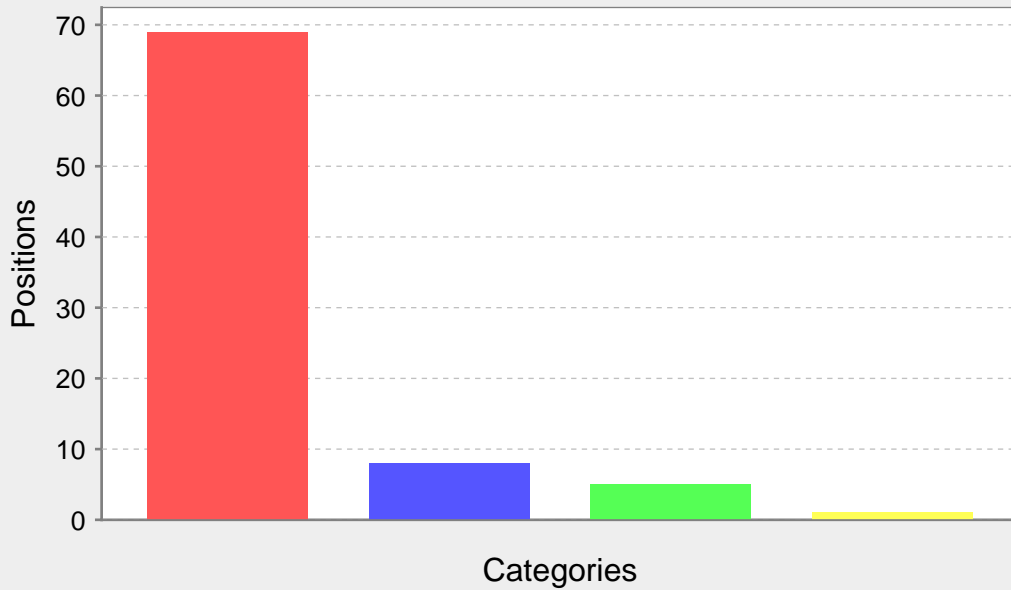

Total jobs by category

■ Unskilled Labour ■ Hospitality ■ Telemarketing / Telesales
■ Farm / Fruit Picking