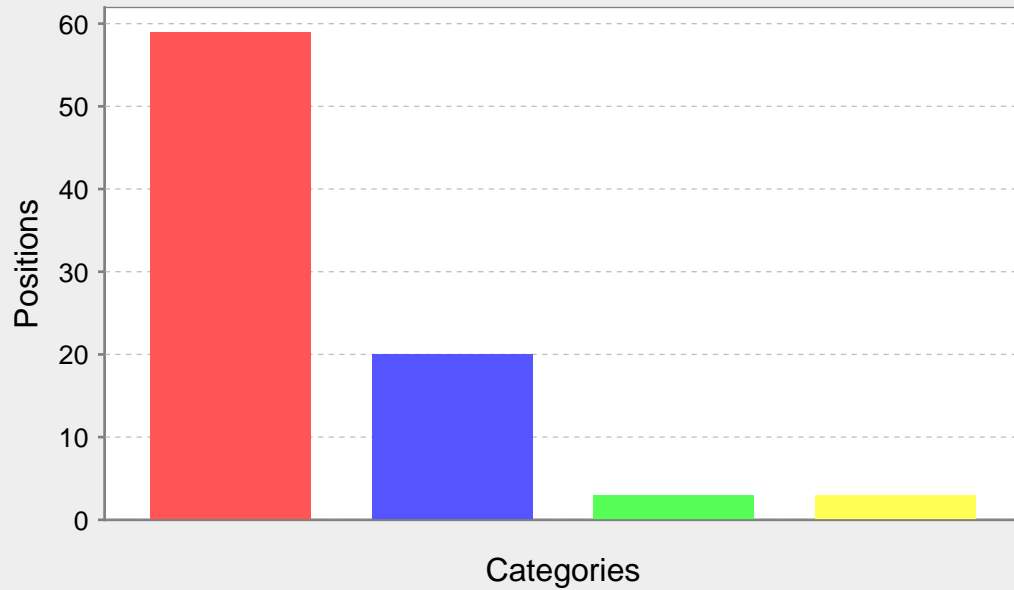

Total jobs by category

■ Unskilled Labour ■ Hospitality ■ Farm / Fruit Picking
■ Telemarketing / Telesales