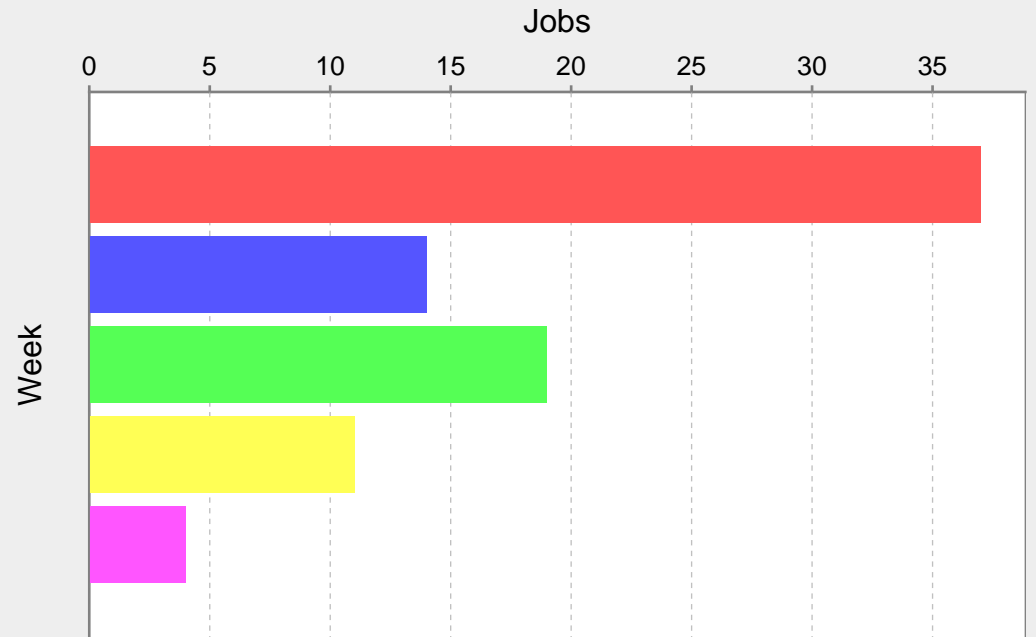

	Date	Job Title	Loc	Duration	Positions	Rate AUD\$	EP AUD\$
8	26-06-14	Removals/Unloader - Melbourne	vic	1 day	1	21.67	162.52
9	26-06-14	Telemarketer	nsw	3 days	1	21.87	492.08
10	27-06-14	Carpenters/Joiners Required	NSW	5 months	1	20.30	16747.50
11	27-06-14	Worker	nsw	3 months	1	21.09	10439.55
Total positions					15		
<b>Week: 27 Starting: 30-Jun-2014</b>							
1	30-06-14	Expo Workers - Brisbane	qld	2 days	2	21.87	328.05
2	30-06-14	Exhibition Worker - Melbourne (M)	vic	1 day	2	22.52	168.90
3	30-06-14	Exhibition Worker - Melbourne (M/F)	vic	1 day	1	22.52	168.90
4	30-06-14	Exhibition Worker - Melbourne (2M+1F)	vic	1 day	3	22.52	168.90
Total positions					8		
Grand Total positions					280		

Average job length: 9 days, Average hourly rate: \$21.49, Average earnings: \$1491.51

\*E/P = Earning Potential. Please Note: Approx Gross Earning Potential is before tax Deduction, and is based on duration times a 7.5 hour workday . This can change depending on (1) client adjusting job length/assignment or (2) a candidate/s not turning up/completing assignment per job specifications.

### Total jobs by category

■ Unskilled Labour ■ Hospitality ■ Farm / Fruit Picking  
■ Telemarketing / Telesales

### Total jobs by week

■ Week: 23 ■ Week: 24 ■ Week: 25 ■ Week: 26 ■ Week: 27