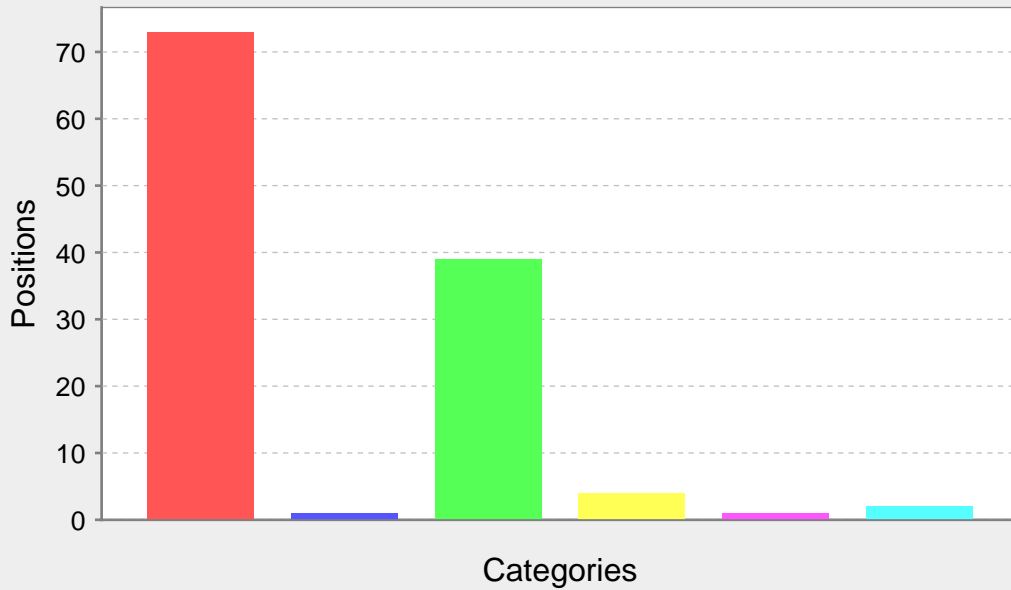

Total jobs by category

■ Unskilled Labour
■ Skills
■ Hospitality
■ Telemarketing / Telesales
■ Other
■ Farm / Fruit Picking