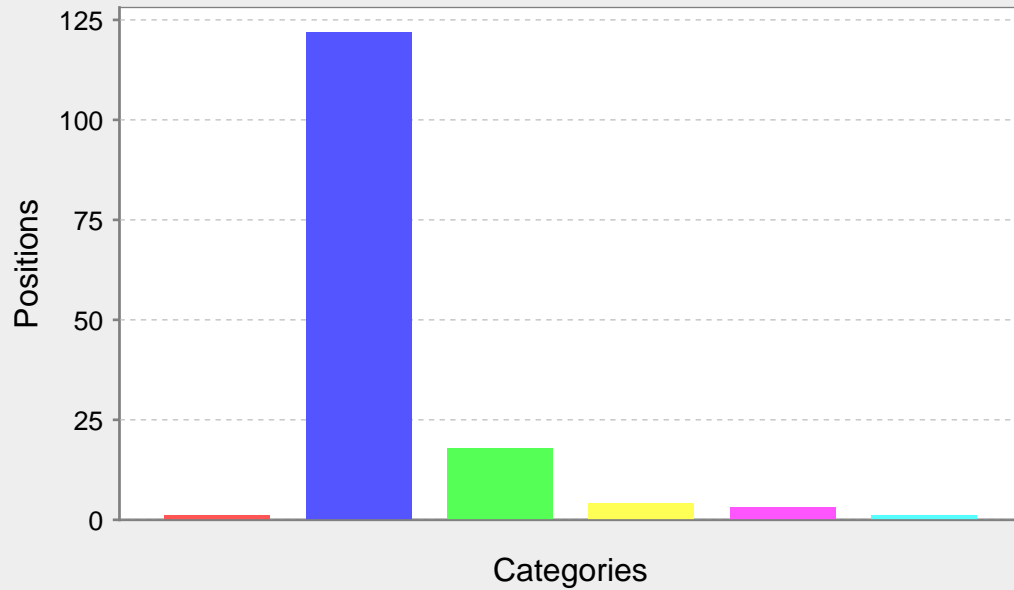

Total jobs by category

Trade (Skilled Labour) Unskilled Labour Hospitality
Telemarketing / Telesales Other Office / Clerical