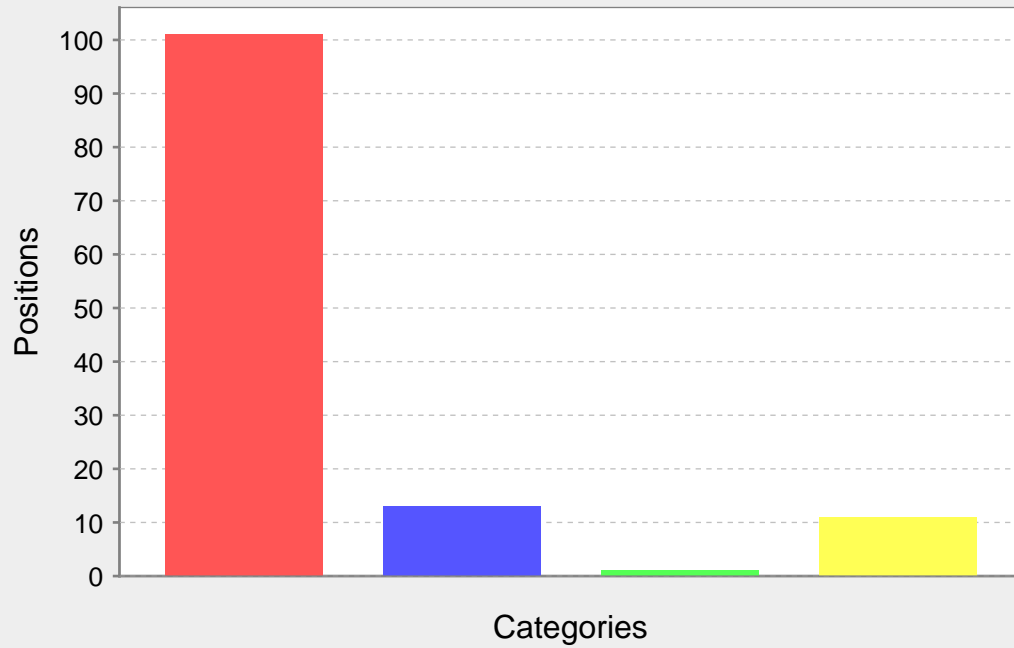

Total jobs by category

■ Unskilled Labour ■ Telemarketing / Telesales ■ Other ■ Hospitality