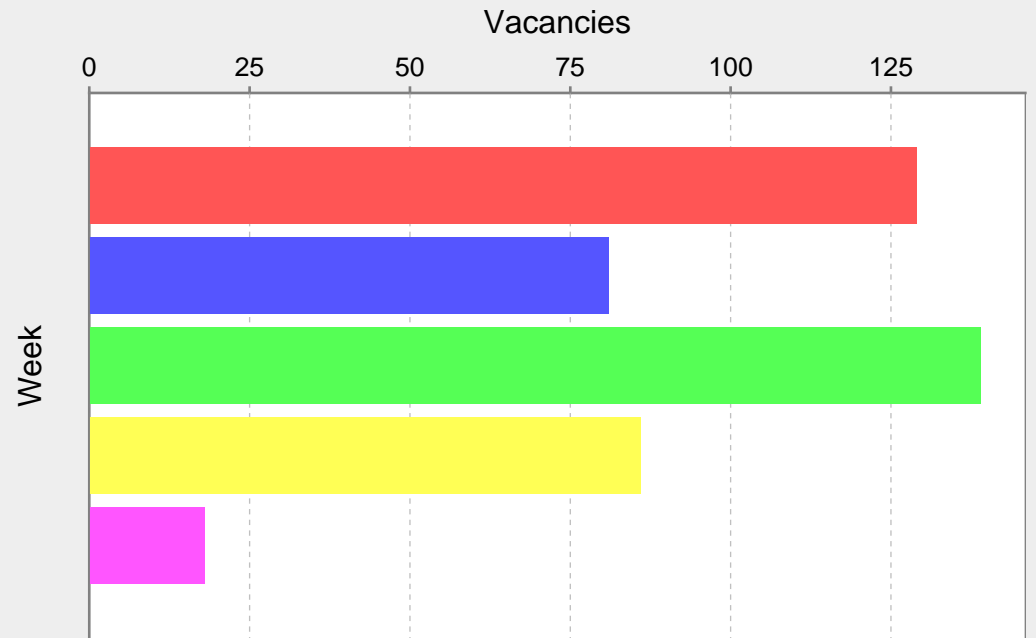

	Date	Job Title	Loc	Duration	Positions	Rate AUD\$	EP AUD\$
15	26-03-14	Warehouse Workers - Unloaders	NSW	1 week	4	20.46	767.25
16	27-03-14	Warehouse Staff - Handline	NSW	2 weeks	2	20.30	1522.50
17	27-03-14	Warehouse Worker	NSW	2 days	2	21.87	328.05
18	27-03-14	Office Cleaner - Melbourne	VIC	1 day	2	21.87	164.02
19	27-03-14	Office Cleaner - Melbourne	VIC	1 day	1	21.87	164.02
20	27-03-14	Data Entry	NSW	1 day	5	21.06	157.95
21	28-03-14	Labourers	NSW	1 day	1	20.46	153.45
22	28-03-14	Warehouse Worker	NSW	2 days	2	21.87	328.05
23	28-03-14	Labourers Melbourne	VIC	1 day	4	20.46	153.45
24	28-03-14	Labourers	NSW	2 days	5	20.46	306.90
25	28-03-14	Interviews In Brisbane 3rd and 4th April For Ski Resort Jobs - NSW	NSW	3 months	10	18.50	9157.50
26	28-03-14	Pick / Pack	NSW	1 day	1	21.87	164.02
27	28-03-14	Labourers	NSW	2 days	3	20.46	306.90
28	28-03-14	Warehouse Assistant	NSW	1 day	2	20.46	153.45
29	28-03-14	Binders - Day Shift	nsw	2 weeks	6	20.46	1534.50
30	28-03-14	Binders - Afternoon shift	nsw	2 weeks	6	23.74	1780.50
31	28-03-14	Binders - Night Shift	NSW	2 weeks	2	25.37	1902.75
Total positions					86		
Week: 14 Starting: 31-Mar-2014							
1	31-03-14	Pick / Pack	NSW	1 day	1	21.87	164.02
2	31-03-14	Building Assistant	NSW	3 days	2	20.46	460.35
3	31-03-14	Labourers Melbourne	VIC	1 day	6	20.46	153.45
4	31-03-14	Labourers	NSW	1 day	1	20.46	153.45
5	31-03-14	Bakery Assistant	NSW	3 weeks	2	20.46	2301.75
6	31-03-14	Unloaders	NSW	1 day	1	21.87	164.02
7	31-03-14	Labourers Brisbane	QLD	1 day	3	20.46	153.45

Total jobs by category

■ Unskilled Labour ■ Telemarketing / Telesales ■ Other ■ Hospitality

Total jobs by week

■ Week: 10 ■ Week: 11 ■ Week: 12 ■ Week: 13 ■ Week: 14

Job vacancies by state

● QLD ● Other ● NSW ● VIC

Total vacancies by week

■ Week: 10 ■ Week: 11 ■ Week: 12 ■ Week: 13 ■ Week: 14