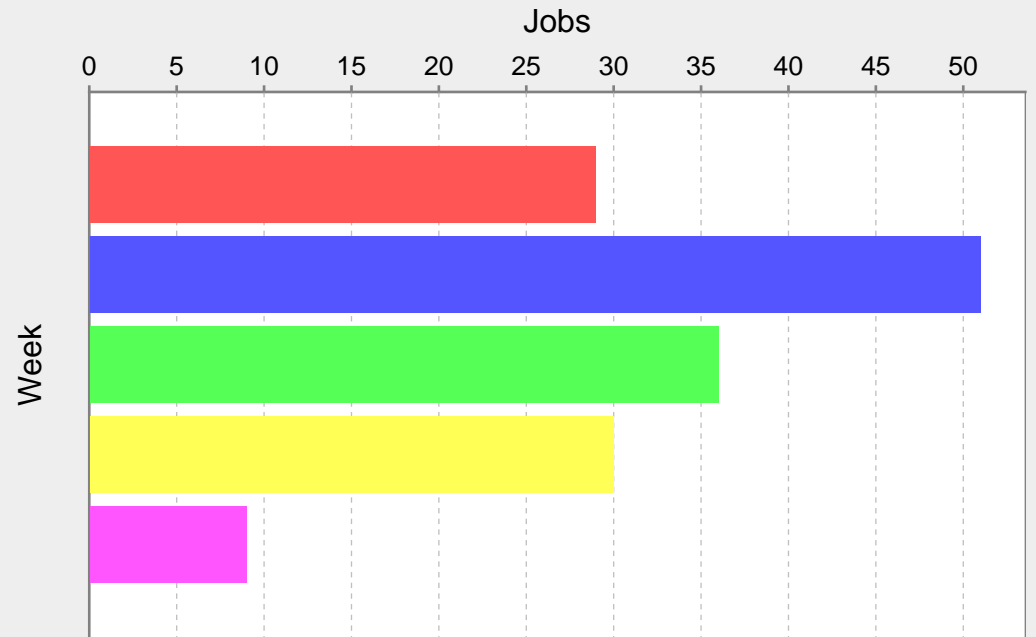

	Date	Job Title	Loc	Duration	Positions	Rate AUD\$	EP AUD\$
27	27-03-15	Warehouse labourers	NSW	2 days	2	22.52	337.80
28	27-03-15	Customer Service Reps	NSW	1 day	8	22.52	168.90
29	27-03-15	General Labourer	NSW	2 months	1	21.09	6959.70
30	27-03-15	Labourers - Blacktown	NSW	1 day	2	21.09	158.18
Total positions					125		
<b>Week: 14 Starting: 30-Mar-2015</b>							
1	30-03-15	Labourers - Blacktown	NSW	1 day	2	21.09	158.18
2	30-03-15	Labourers	NSW	1 day	1	21.09	158.18
3	30-03-15	Labourers	NSW	1 day	4	21.09	158.18
4	31-03-15	Labourers - Swissotel	NSW	1 day	5	21.09	158.18
5	31-03-15	Labourers - UNSW	NSW	1 day	2	21.09	158.18
6	31-03-15	Labourers - Blacktown	NSW	1 day	1	21.09	158.18
7	31-03-15	Luna Park is now hiring Retail and F+B Attendants	NSW	3 weeks	4	22.60	2542.50
8	31-03-15	Cook / KH	QLD	6 months	1	24.55	24304.50
9	31-03-15	Labourer	NSW	3 months	1	21.09	10439.55
Total positions					21		
Grand Total positions					552		

Average job length: 6 days, Average hourly rate: \$21.88, Average earnings: \$974.86

\*E/P = Earning Potential. Please Note: Approx Gross Earning Potential is before tax Deduction, and is based on duration times a 7.5 hour workday . This can change depending on (1) client adjusting job length/assignment or (2) a candidate/s not turning up/completing assignment per job specifications.

### Total jobs by category

■ Unskilled Labour ■ Hospitality ■ Farm / Fruit Picking  
■ Telemarketing / Telesales ■ Other ■ Trade (Skilled Labour)

### Total jobs by week

■ Week: 10 ■ Week: 11 ■ Week: 12 ■ Week: 13 ■ Week: 14