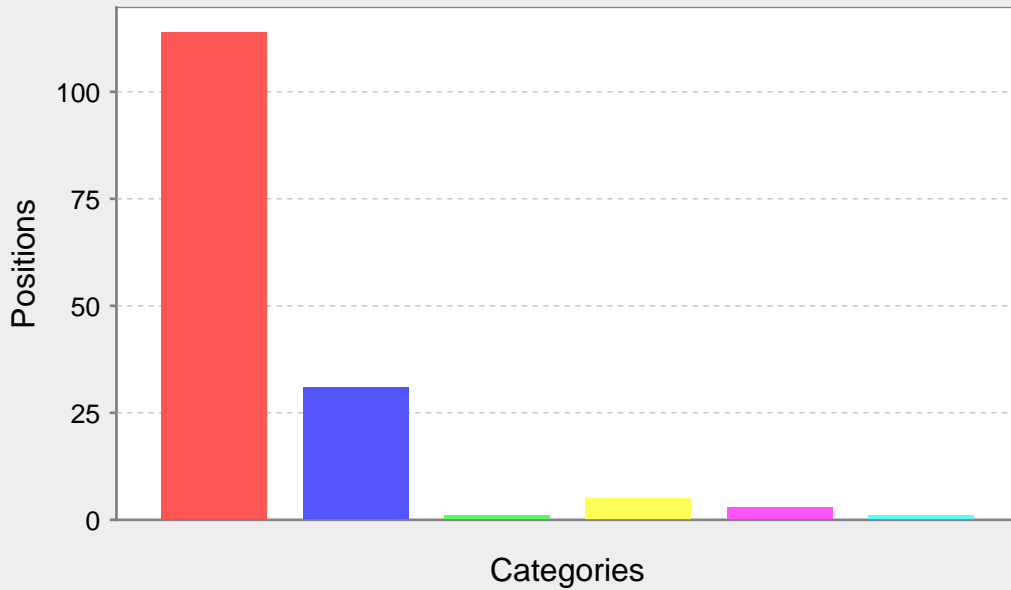

Total jobs by category

■ Unskilled Labour ■ Hospitality ■ Farm / Fruit Picking
■ Telemarketing / Telesales ■ Other ■ Trade (Skilled Labour)