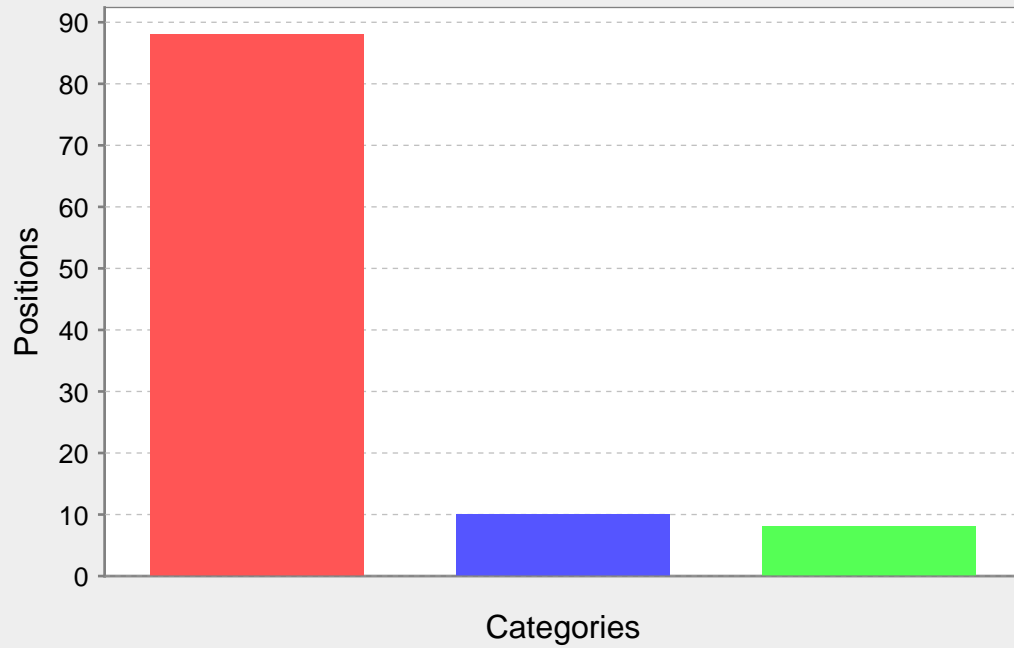

Total jobs by category

■ Unskilled Labour ■ Hospitality ■ Telemarketing / Telesales